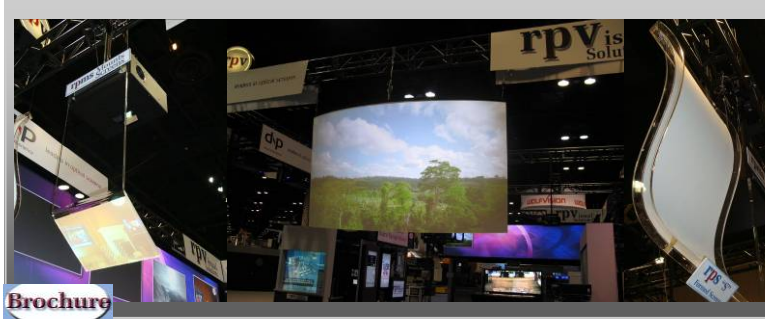

TOUCH SCREENS—rpms Rear Projection Mount-Touch Screen

Touch Kiosks in Minimal Space. Create Your Own Image Size & Own the Spec.

SCREENS—Formed Diffusion Screens

Formed Acrylic, Curved Screen, S Screen
Custom Size Screens for any Application

SUPERNOVA—BRIGHTEST SCREEN EVER

Infinity / Panorama / Flex. Keep the Lights on. Rejects Ambient Light.
Perfect for NOCs, Auditoriums, Well Lit Rooms.

**NitWit comes from the words Nit & Wit. Nit is a measurement of light, and Wit is quick knowledge.
Therefore, this newsletter is for Bright and Sharp AV souls.*

Please let us know how we can be of assistance in designing your next display mount project.
Our Room Plan Worksheet is available as a PDF or Interactive Online.

[Room Plan Worksheet](#)

[rp Visual Solution's Line Card](#)

info@rpvisuals.com

www.rpvisuals.com

714-550-7211