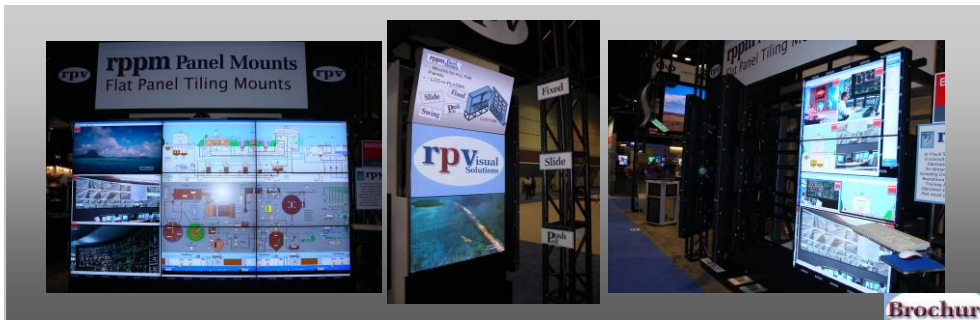

FLAT PANEL MOUNTS—rppm Panel Mounts

100% Custom Build Swing, Fixed, or Push-Pull Mounts for Flat Panel Tiling Walls
Simplifies Installation and Service. Compatible with any Flat Panel

[Click here for Rave Video](#)

FLAT PANEL MOUNTS—inVizible

DIGITAL SIGNAGE In-Wall Mount for Flat Panels
Use for Ascetics, ADA Requirements, Security, etc.

FLAT PANEL MOUNTS—rppm-Mounts for 82” - 108” Flat Panels

Hang the 82” or 103” flat Panels Easily & Effortlessly on the Wall