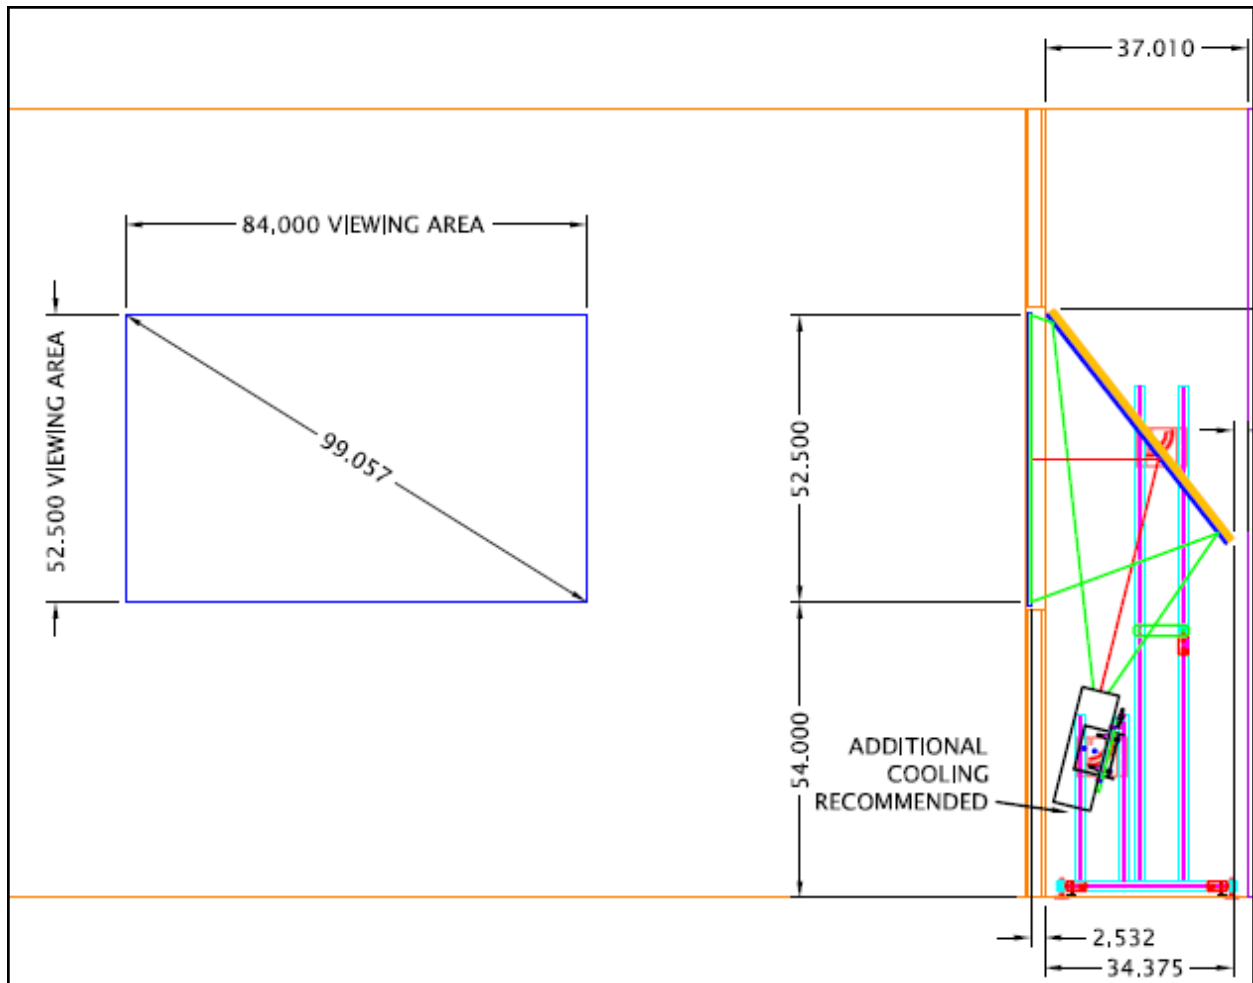

rp Visual Solutions' NitWit*

Sort of Monthly

Innovative Visual Display Solutions Tailored To Fit Your Needs

Screen Format—which is most popular

We are always being asked our opinion of what aspect ratio is the most popular.
Well, if sales are an indicator, please see below

Screen Formats rp Visual Solutions Sold in 2009

[Click here for pdf of screen sizes](#)

Rear Projection—Now that is tight.

100" image in ~3' of projection room depth.
CALL US TODAY FOR ALL YOUR DRAWING NEEDS

rp Visual Solution's Provider Team

Product Specialists

Michael Lu— Originally from Taiwan with vast International experience

RPM - Rear Projection Mounts - not enough space in a rear projection room? Add a RPM - Mirror Mount system.

RPMS - Rear Projection Mounts w/Screens - mate the screen and frame of your choice with the mount required to work in the space provided.

RPE - Rear Projection Enclosures - "lock-out" the competition by branding your own product and / or no need for structural attachment.