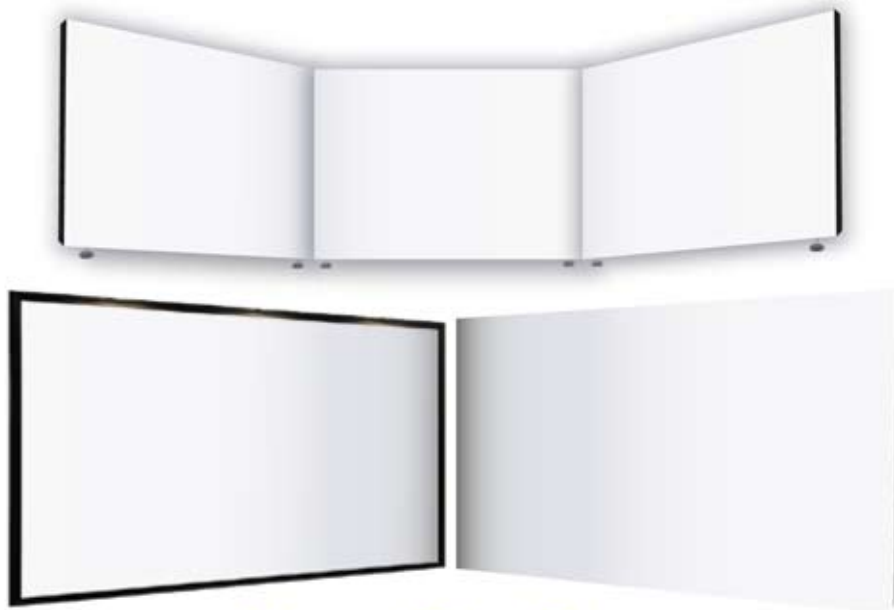

MUSEUM

LIVE & STAGING

WORSHIP

THEATRE

EDUCATIONAL

New Big Frame

Fast, smart, clean and beautiful.