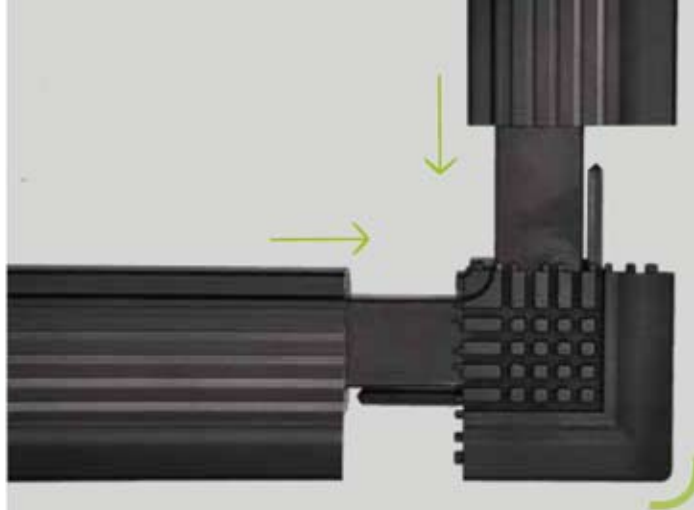

The arrow borders eliminates the use of eyelets, hooks, buttons and rubber bands, ensuring a non corrugated, flat surface, with the screen perimeter line perfectly straight.

The assembling of several OnlyWhite screens frees your creativity even

Wallet

more, allowing the design of cubical, hexagonal, wallet-shaped, complex configurations and many more.

Museums, art galleries, multifunctional structures or exhibition booths can now rely on a valid tool to create the most artistic sceneries. The design of the frame profile makes it possible to turn the screens into decorative panels by placing a rigid panel or a pre-decorated fabric in the dedicated groove.

Supports

Angle

Easy and safe installation.
Rounded corners.

Wall brackets

Made of aluminium, they allow wall fixing for permanent and semi-permanent installations.

Eyebolts

Made of stainless steel, they are suitable for steel chains or other supports for installations on truss or other structures.

Aliscraf clamps

Made of steel or aluminium, they are suitable for fixing to truss-like structures.

Legs

Adjustable steel legs, useful in installations where the screen is placed on the floor.

Fabrics

Only your fantasy could be a limit.