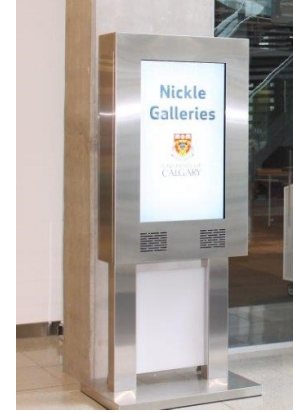

Finishes

- Acrylic
- Wood Veneer
- Metal (Laminate, Powdercoat, Brushed, etc.)
- Formica Laminate (Solid, Color, Patterns, Wood grains)

Accessories

RPK Kiosk accessory options include bracket mounts to hold Loudspeakers, Source Devices, or Cameras, creating a truly versatile mount. These mounts can be located at the sides, top, or below the panels. Touch Overlay Bezel with up to 32 touch points and Custom Cladding can be added.