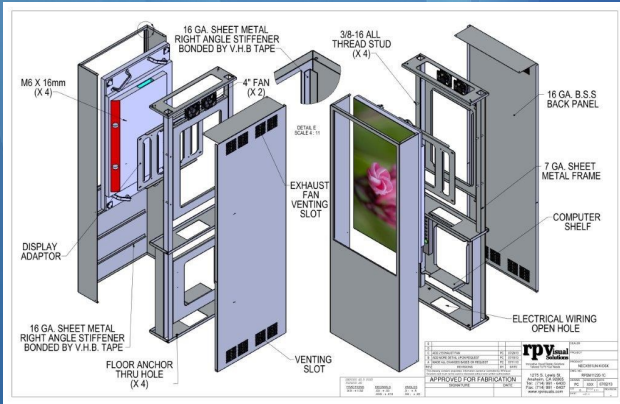

Finishes

- Acrylic
- Wood Veneer
- Metal (Laminate, Powdercoat, Brushed, etc.)
- Formica Laminate (Solid, Color, Patterns, Wood grains)

Accessories

RPK Kiosk accessory options include bracket mounts to hold Loudspeakers, Source Devices, or Cameras, creating a truly versatile mount. These mounts can be located at the sides, top, or below the panels. Touch Overlay Bezel with up to 32 touch points and Custom Cladding can be added.