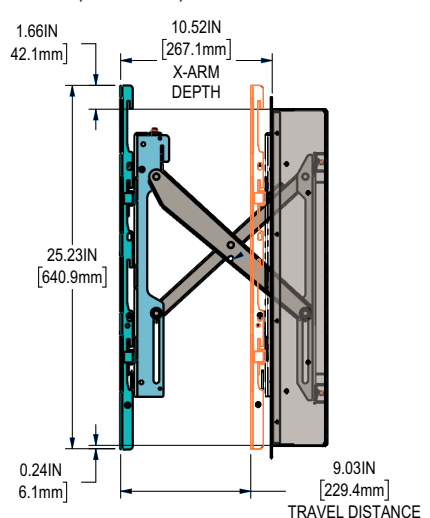

- Thin wall to display profile helps achieve ADA compliance.
- Manufactured with 11 to 14-gauge steel in the USA to create a rigid mount that will remain stable and level.
- Only simple tools such as a drill, screwdriver, and Allen key are needed to mount the system.

Wallmate 32B Product Specifications

Wallmate 32B Kit with Universal Mounting Plate (as shown in images)

Min. Landscape Panel Size	55" - May be covered by some 50" panels
XARM Opening Distance (wall to back of display)	9.6"
XARM Closed Distance (wall to back of display)	1.49" (UNV) 0.6" (TNV)
Weight Capacity	300 lbs.
Internal Mount Space X-ARM (WxHxD)	24.1" x 10.75" x 4.13"
BOX External Dimensions (WxHxD) - no trim	30.38" x 23.34" x 3.81"
BOX & Trim External Dimensions (WxHxD)	32" x 25" x 3.89"
Universal Mount Size	37.26" x 25.23" x 1.01"
1-Gang Box Positions (top and bottom)	4 each
Aux Box Knock Outs (bottom)	2 each
Conduit Knock Outs (top)	4 (qty. 2 x 1", qty. 2 x combo 0.75"/1.25")
Conduit Knock Outs (bottom)	4 (qty. 2 x 1", qty. 2 x combo 0.75"/1.25")
Crestron Flex Capable	Yes
Weight	69 lbs.

Additional Wallmate 32B Kits and Accessories

Part Number	Description
RPWM-32B-XM-TNV	Thin-Pull out Wallmate 32B kit
RPWM-32B-XM-TNV-NB	No Box - Thin-Pull out Wallmate 32B kit
RPWM-AUXBOX	Auxiliary Box

FRONT VIEW

BOTTOM VIEW

SIDE VIEW (X-ARMS CLOSED)

SIDE VIEW (X-ARMS OPEN)

CONTACT US

rpvisuals.com/wallmate
info@rpvisuals.com
(714) 991-6400