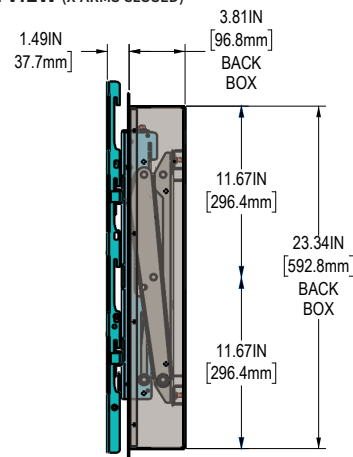

Wallmate 32B Product Specifications

Wallmate 32B Kit with Universal Mounting Plate (as shown in images)

Min. Landscape Panel Size	55" - May be covered by some 50" panels
XARM Opening Distance (wall to back of display)	9.6"
XARM Closed Distance (wall to back of display)	1.49" (UNV) 0.6" (TNV)
Weight Capacity	300 lbs.
Internal Mount Space X-ARM (WxHxD)	24.1" x 10.75" x 4.13"
BOX External Dimensions (WxHxD) - no trim	30.38" x 23.34" x 3.81"
BOX & Trim External Dimensions (WxHxD)	32" x 25" x 3.89"
Universal Mount Size	37.26" x 25.23" x 1.01"
1-Gang Box Positions (top and bottom)	4 each
Aux Box Knock Outs (bottom)	2 each
Conduit Knock Outs (top)	4 (qty. 2 x 1", qty. 2 x combo 0.75"/1.25")
Conduit Knock Outs (bottom)	4 (qty. 2 x 1", qty. 2 x combo 0.75"/1.25")
Crestron Flex Capable	Yes
Weight	69 lbs.

Wallmate 32B Model Numbers

Wallmate 32B Kit with Universal Mounting Plate (as shown in images)

Part Number	Description
RPWM-32B-XM-UNV	Universal-Pull out Wallmate 32B Kit
RPWM-32B-XM-UNV-NB	No Box - Universal-Pull out Wallmate 32B Kit
RPWM-32B-BOX	Wallmate 32B Back Box
RPWM-UNV-64	Universal Mounting Plate

Additional Wallmate 32B Kits and Accessories

Part Number	Description
RPWM-32B-XM-TNV	Thin-Pull out Wallmate 32B kit
RPWM-32B-XM-TNV-NB	No Box - Thin-Pull out Wallmate 32B kit
RPWM-AUXBOX	Auxiliary Box

FRONT VIEW

BOTTOM VIEW

SIDE VIEW (X-ARMS CLOSED)

SIDE VIEW (X-ARMS OPEN)

CONTACT US

rpvisuals.com/wallmate
info@rpvisuals.com
(714) 991-6400