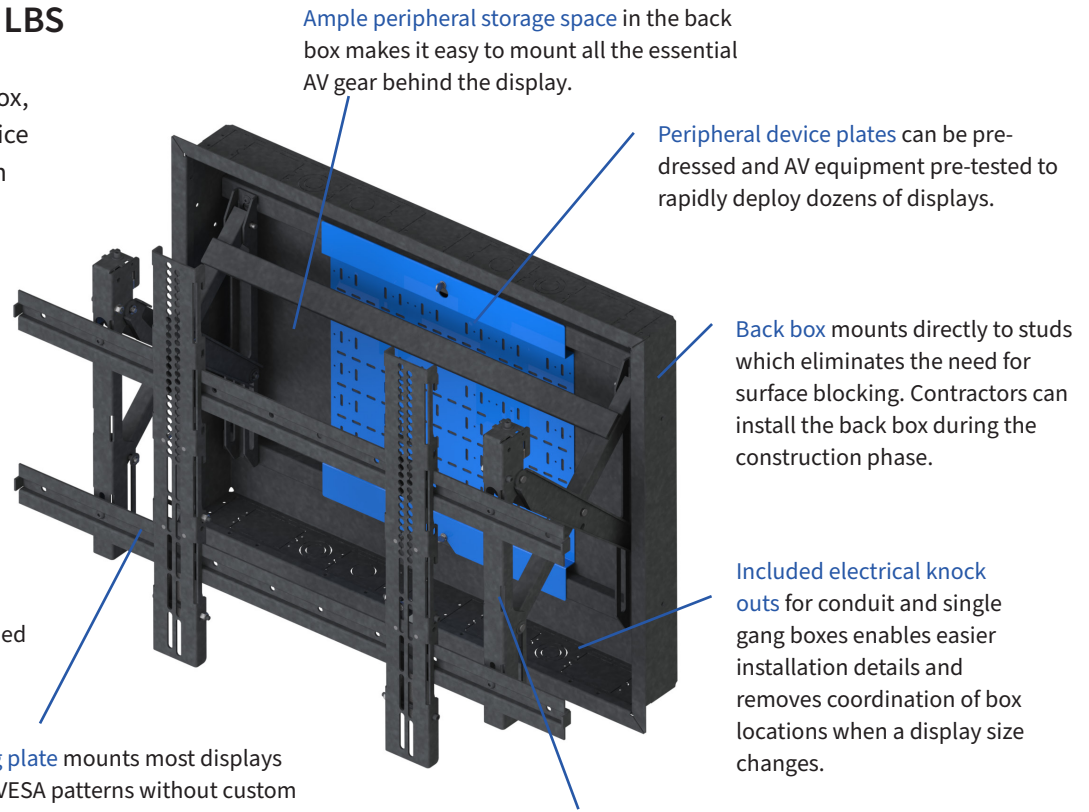

WALLMATE 32B

In-Wall Flat Panel Mounting System

FOR DISPLAYS UP TO 300 LBS

Wallmate 32B integrates the back box, display mounting plate, and AV device mounting into one complete system while maintaining a thin display-to-wall profile.

- Thin wall to display profile helps achieve ADA compliance.
- Manufactured with 11 to 14-gauge steel in the USA to create a rigid mount that will remain stable and level.
- Only simple tools such as a drill, screwdriver, and Allen key are needed to mount the system.

Universal mounting plate mounts most displays with non-standard VESA patterns without custom components or a complex installation process.

X-ARM system makes the display feather-light and easy for the end-user to easily pull and push the display to access the rear equipment.

Wallmate 32B Product Specifications

Wallmate 32B Kit with Universal Mounting Plate (as shown in images)

Min. Landscape Panel Size	55" - May be covered by some 50" panels
XARM Opening Distance (wall to back of display)	9.6"
XARM Closed Distance (wall to back of display)	1.49" (UNV) 0.6" (TNV)
Weight Capacity	300 lbs.
Internal Mount Space X-ARM (WxHxD)	24.1" x 10.75" x 4.13"
BOX External Dimensions (WxHxD) - no trim	30.38" x 23.34" x 3.81"
BOX & Trim External Dimensions (WxHxD)	32" x 25" x 3.89"
Universal Mount Size	37.26" x 25.23" x 1.01"
1-Gang Box Positions (top and bottom)	4 each
Aux Box Knock Outs (bottom)	2 each
Conduit Knock Outs (top)	4 (qty. 2 x 1", qty. 2 x combo 0.75"/1.25")
Conduit Knock Outs (bottom)	4 (qty. 2 x 1", qty. 2 x combo 0.75"/1.25")
Crestron Flex Capable	Yes
Weight	69 lbs.