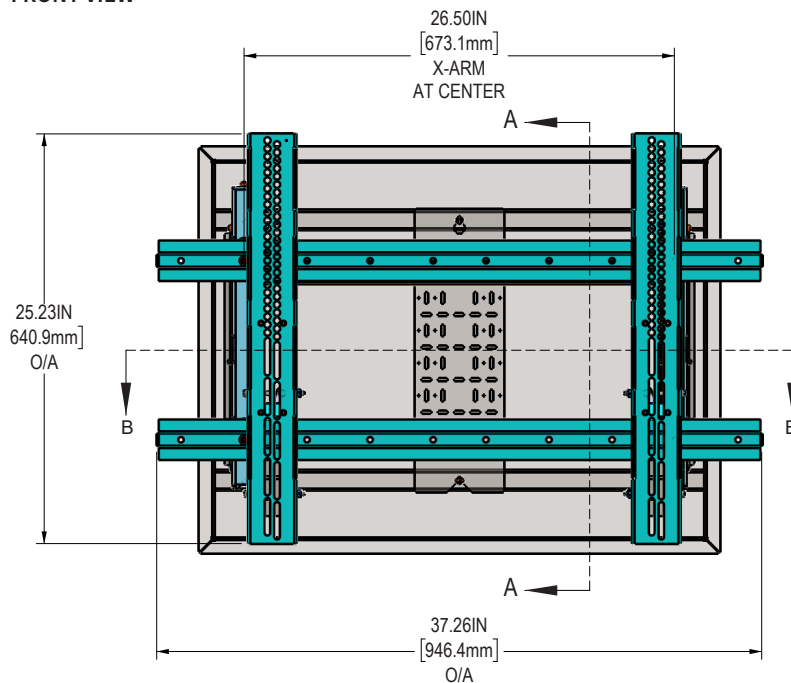

- Thin wall to display profile helps achieve ADA compliance.
- Manufactured with 11 to 14-gauge steel in the USA to create a rigid mount that will remain stable and level.
- Only simple tools such as a drill, screwdriver, and Allen key are needed to mount the system.

Wallmate 32B Product Specifications

Wallmate 32B Kit with Universal Mounting Plate (as shown in images)

Min. Landscape Panel Size	55" - May be covered by some 50" panels
XARM Opening Distance (wall to back of display)	9.6"
XARM Closed Distance (wall to back of display)	1.49" (UNV) 0.6" (TNV)
Weight Capacity	300 lbs.
Internal Mount Space X-ARM (WxHxD)	24.1" x 10.75" x 4.13"
BOX External Dimensions (WxHxD) - no trim	30.38" x 23.34" x 3.81"
BOX & Trim External Dimensions (WxHxD)	32" x 25" x 3.89"
Universal Mount Size	37.26" x 25.23" x 1.01"
1-Gang Box Positions (top and bottom)	4 each
Aux Box Knock Outs (bottom)	2 each
Conduit Knock Outs (top)	4 (qty. 2 x 1", qty. 2 x combo 0.75"/1.25")
Conduit Knock Outs (bottom)	4 (qty. 2 x 1", qty. 2 x combo 0.75"/1.25")
Crestron Flex Capable	Yes
Weight	69 lbs.

Wallmate 32B Model Numbers

Wallmate 32B Kit with Universal Mounting Plate (as shown in images)

Part Number	Description
RPWM-32B-XM-UNV	Universal-Pull out Wallmate 32B Kit
RPWM-32B-XM-UNV-NB	No Box - Universal-Pull out Wallmate 32B Kit
RPWM-32B-BOX	Wallmate 32B Back Box
RPWM-UNV-64	Universal Mounting Plate

Additional Wallmate 32B Kits and Accessories

Part Number	Description
RPWM-32B-XM-TNV	Thin-Pull out Wallmate 32B kit
RPWM-32B-XM-TNV-NB	No Box - Thin-Pull out Wallmate 32B kit
RPWM-AUXBOX	Auxiliary Box

FRONT VIEW