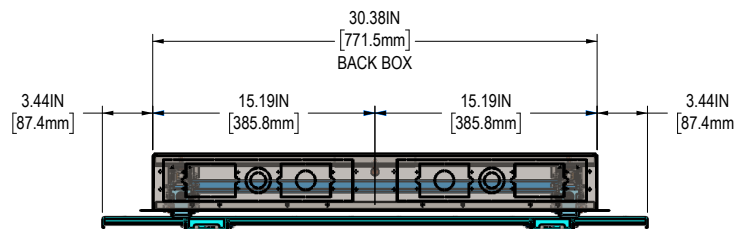

Wallmate 32B Product Specifications

Wallmate 32B Kit with Universal Mounting Plate (as shown in images)

Min. Landscape Panel Size	55" - May be covered by some 50" panels
XARM Opening Distance (wall to back of display)	9.6"
XARM Closed Distance (wall to back of display)	1.49" (UNV) 0.6" (TNV)
Weight Capacity	300 lbs.
Internal Mount Space X-ARM (WxHxD)	24.1" x 10.75" x 4.13"
BOX External Dimensions (WxHxD) - no trim	30.38" x 23.34" x 3.81"
BOX & Trim External Dimensions (WxHxD)	32" x 25" x 3.89"
Universal Mount Size	37.26" x 25.23" x 1.01"
1-Gang Box Positions (top and bottom)	4 each
Aux Box Knock Outs (bottom)	2 each
Conduit Knock Outs (top)	4 (qty. 2 x 1", qty. 2 x combo 0.75"/1.25")
Conduit Knock Outs (bottom)	4 (qty. 2 x 1", qty. 2 x combo 0.75"/1.25")
Crestron Flex Capable	Yes
Weight	69 lbs.

Wallmate 32B Model Numbers

Wallmate 32B Kit with Universal Mounting Plate (as shown in images)

Part Number	Description
RPWM-32B-XM-UNV	Universal-Pull out Wallmate 32B Kit
RPWM-32B-XM-UNV-NB	No Box - Universal-Pull out Wallmate 32B Kit
RPWM-32B-BOX	Wallmate 32B Back Box
RPWM-UNV-64	Universal Mounting Plate

Additional Wallmate 32B Kits and Accessories

Part Number	Description
RPWM-32B-XM-TNV	Thin-Pull out Wallmate 32B kit
RPWM-32B-XM-TNV-NB	No Box - Thin-Pull out Wallmate 32B kit
RPWM-AUXBOX	Auxiliary Box

FRONT VIEW

BOTTOM VIEW

SIDE VIEW (X-ARMS CLOSED)

SIDE VIEW (X-ARMS OPEN)

CONTACT US

rpvisuals.com/wallmate
info@rpvisuals.com
(714) 991-6400