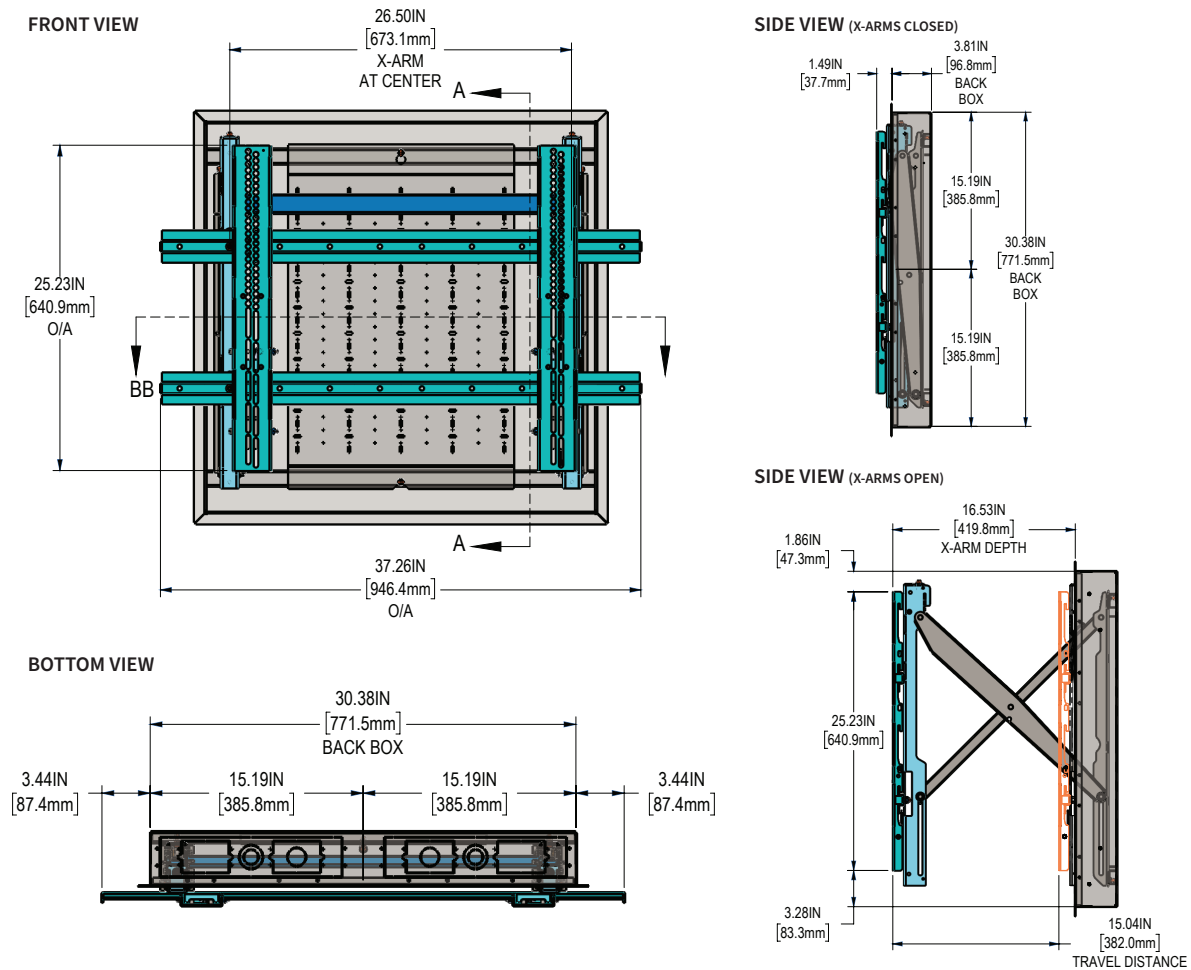

Wallmate 32MAXB Model Numbers

Wallmate 32MAXB Kit with Universal Mounting Plate (as shown in images)

Part Number	Description
RPWM-32MAXB-XM-UNV	Universal-Pull out Wallmate 32B Kit
RPWM-32MAXB-XM-UNV-NB	No Box - Universal-Pull out Wallmate 32B Kit
RPWM-32MAXB-BOX	Wallmate 32B Back Box
RPWM-UNV-64	Universal Mounting Plate

Additional Wallmate 32MAXB Kits and Accessories

Part Number	Description
RPWM-32MAXB-XM-HSB	Horizontal shift-Pull out Wallmate 32MAXB Kit
RPWM-32MAXB-XM-HSB-NB	No Box - Horizontal Shift-Pull out Wallmate 32MAXB Kit
RPWM-AUXBOX	Auxiliary Box

CONTACT US

rpvisuals.com/wallmate
info@rpvisuals.com
(714) 991-6400