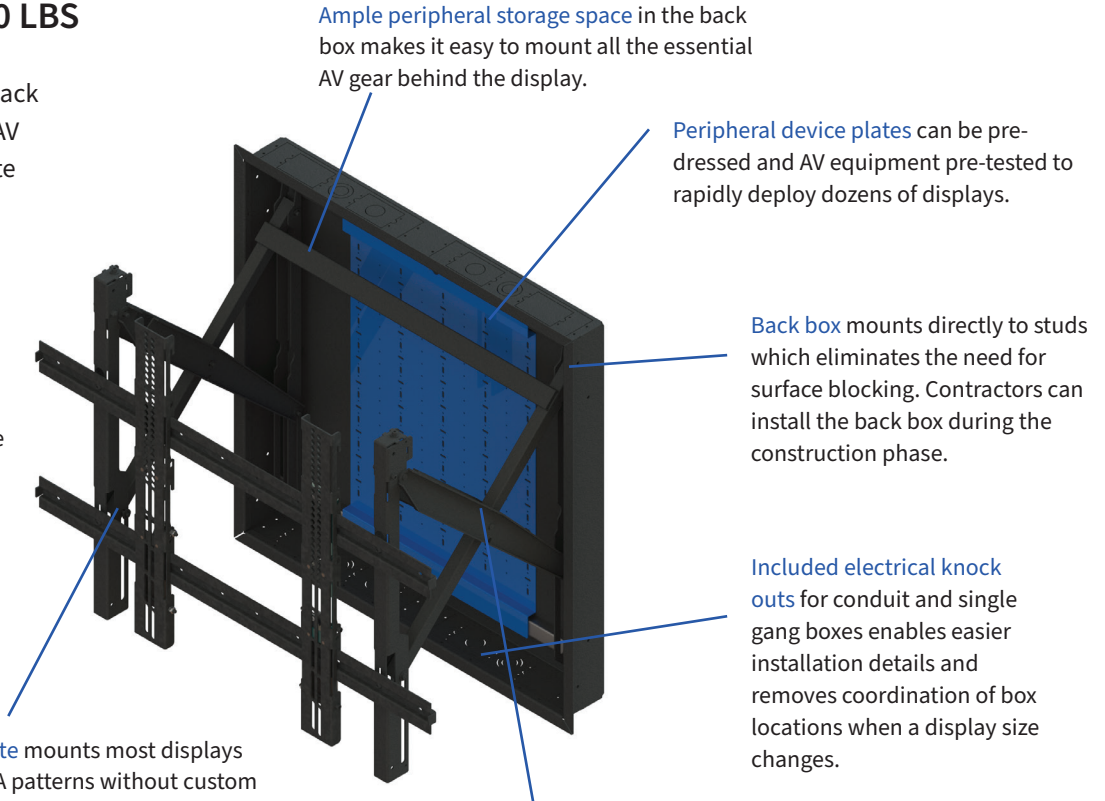

WALLMATE 32MAXB

In-Wall Flat Panel Mounting System

FOR DISPLAYS UP TO 350 LBS

Wallmate 32MAXB integrates the back box, display mounting plate, and AV device mounting into one complete system while maintaining a thin display-to-wall profile.

- Thin wall to display profile helps achieve ADA compliance.
- Manufactured with 11 to 14-gauge steel in the USA to create a rigid mount that will remain stable and level.
- Only simple tools such as a drill, screwdriver, and Allen key are needed to mount the system.

Universal mounting plate mounts most displays with non-standard VESA patterns without custom components or a complex installation process.

X-ARM system makes the display feather-light and easy for the end-user to easily pull and push the display to access the rear equipment.

Wallmate 32MAXB Specifications

Wallmate 32MAXB Kit with Universal Mounting Plate (as shown in images)

Min. Landscape Panel Size	65"
XARM Opening Distance (wall to back of display)	16"
XARM Closed Distance (wall to back of display)	1.49" (UNV) 0.98" (HSB)
Weight Capacity	350 lbs or 400 lbs with HD X-Arms
Internal Mount Space X-ARM (WxHxD)	24.1" x 19.75" x 4.13"
BOX External Dimensions (WxHxD) - no trim	30.38" x 30.38" x 3.81"
BOX & Trim External Dimensions (WxHxD)	32" x 32" x 3.89"
Universal Mount Size	37.26" x 25.23" x 1.01"
1-Gang Box Positions (top and bottom)	4 each
Aux Box Knock Outs (bottom)	2 each
Conduit Knock Outs (top)	4 (qty. 2 x 1", qty. 2 x combo 0.75"/1.25")
Conduit Knock Outs (bottom)	4 (qty. 2 x 1", qty. 2 x combo 0.75"/1.25")
Crestron Flex Capable	Yes
Weight	92 lbs.